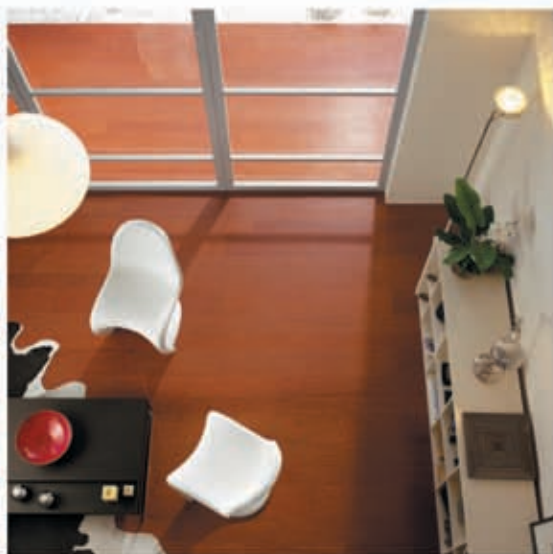

ICE

BROWN

WENGE

Cottage

C E R A M I C H E
 VALPANARO Candia
ITALY

Cottage

WENGE 400 mm x 200 mm